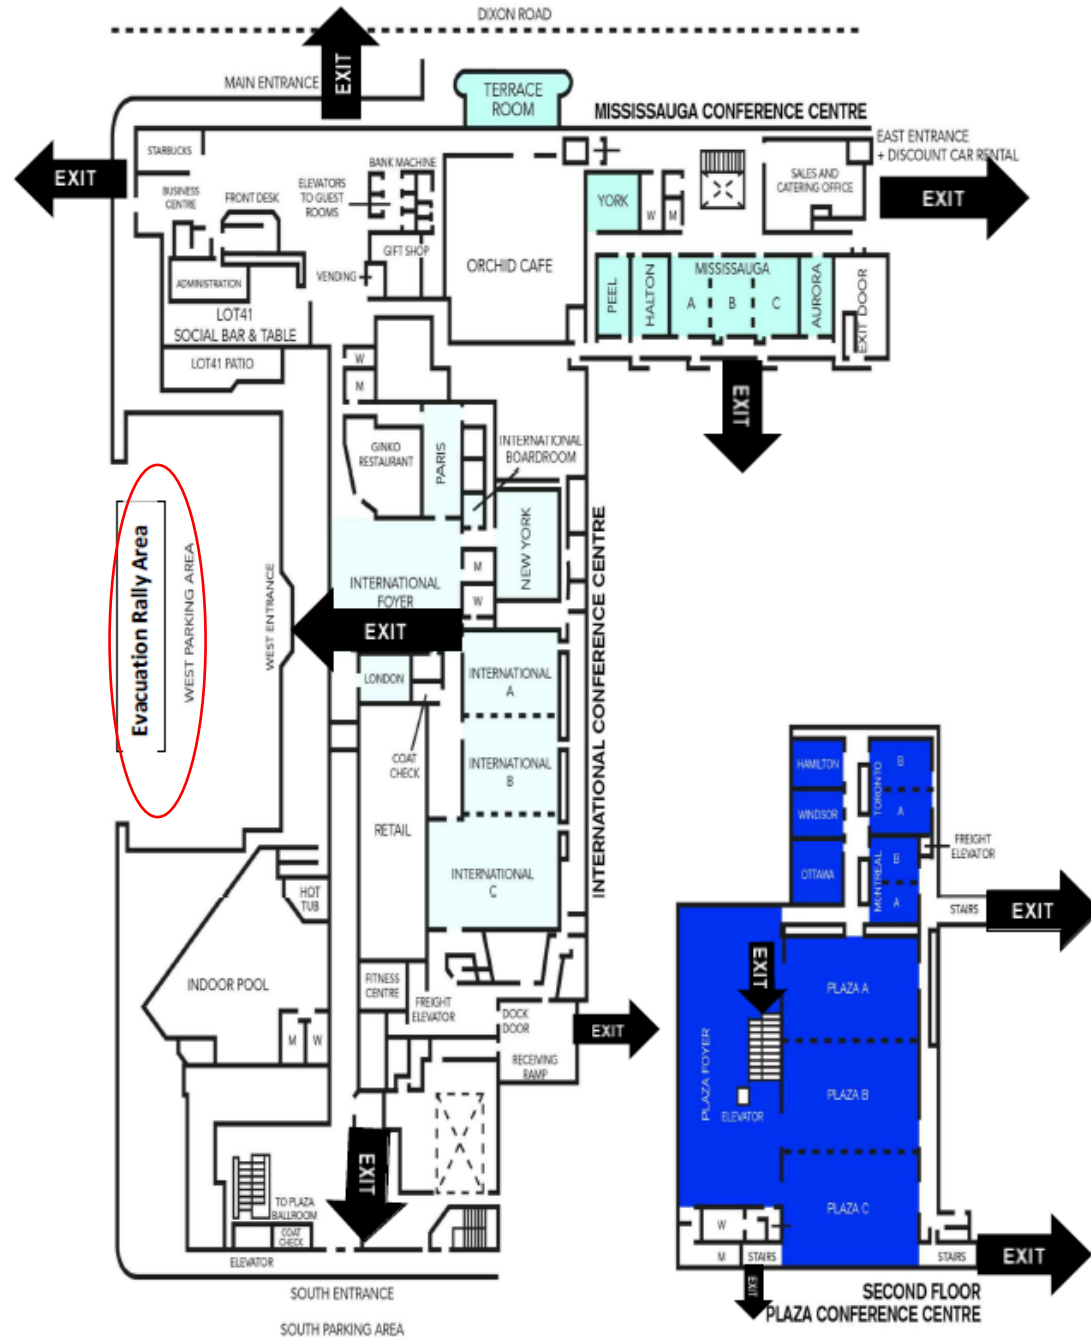

DELTA
HOTELS
MARRIOTT

TORONTO AIRPORT &
CONFERENCE CENTRE

PROPERTY LAYOUT

PROPERTY LAYOUT – 1ST FLOOR

LOBBY LEVEL

LEGEND

- ELEVATORS
- ESCALATOR
- RESTAURANT
- RESTROOMS
- COATCHECK

Always take a moment to identify the nearest emergency exit

PROPERTY LAYOUT – 2ND FLOOR

SECOND FLOOR

LEGEND

ESCALATOR

ELEVATORS

Always take a brief moment to identify the nearest emergency exit

EVACUATION & IN SHELTER

EVACUATION LOCATION:

West Parking Area

IN THE EVENT OF FIRE...MEETING ROOMS

Assembly point for
conference attendees

Remain in this area
until instruction
provided for facility
entry.

IN THE EVENT OF FIRE...

There are no fire drills planned for the dates of this forum.

Meet at assembly point, located at West Entrance Parking Lot

In the event of Medical Emergency Call 911

HOTEL ROOM

SAFETY & SECURITY

ROOM SAFETY

Be Cautious of
Slippery floors and
trip hazards from
cords, rug, etc.