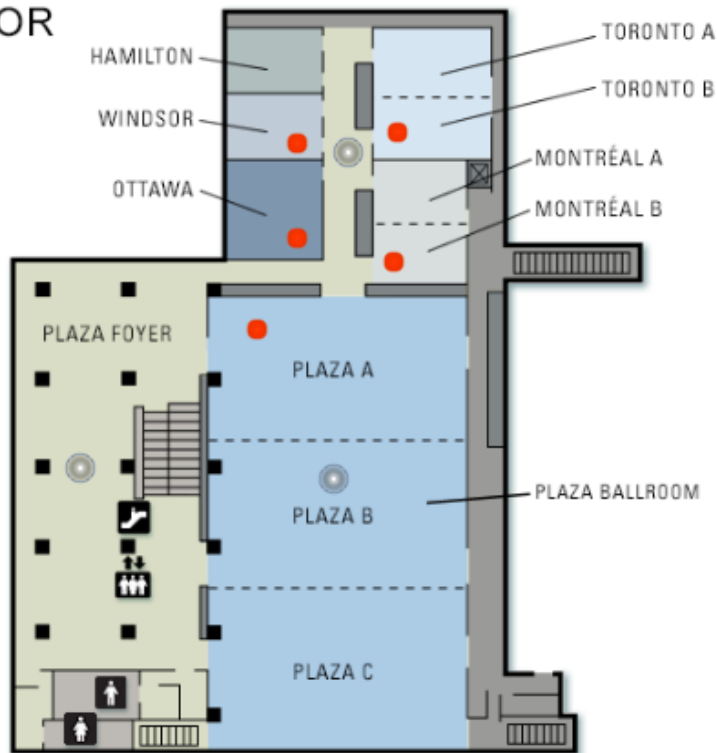

DELTA
HOTELS
MARRIOTT

TORONTO AIRPORT &
CONFERENCE CENTRE

PROPERTY LAYOUT

PROPERTY LAYOUT – 1ST FLOOR

LOBBY LEVEL

LEGEND

- ELEVATORS
- ESCALATOR
- RESTAURANT
- RESTROOMS
- COATCHECK

Always take a moment to identify the nearest emergency exit

PROPERTY LAYOUT – 2ND FLOOR

SECOND FLOOR

LEGEND

ESCALATOR

ELEVATORS

Always take a brief moment to identify the nearest emergency exit

EVACUATION & IN SHELTER

EVACUATION LOCATION:

Meet at assembly point, located at West Entrance Parking Lot

In the event of Medical Emergency Call 911

HOTEL ROOM

SAFETY & SECURITY

ROOM SAFETY

Be Cautious of
Slippery floors and
trip hazards from
cords, rug, etc.