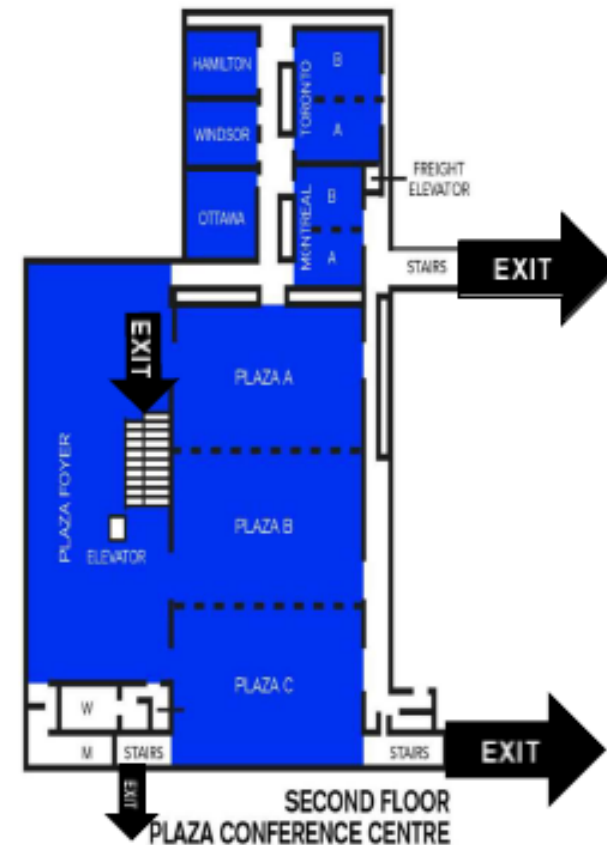

DELTA
HOTELS
MARRIOTT

TORONTO AIRPORT &
CONFERENCE CENTRE

PROPERTY LAYOUT

PROPERTY LAYOUT – 1ST FLOOR

LOBBY LEVEL

LEGEND

- ELEVATORS
- ESCALATOR
- RESTAURANT
- RESTROOMS
- COATCHECK

Always take a moment to identify the nearest emergency exit

PROPERTY LAYOUT – 2ND FLOOR

SECOND FLOOR

LEGEND

ESCALATOR

ELEVATORS

Always take a brief moment to identify the nearest emergency exit

EVACUATION & IN SHELTER

EVACUATION LOCATION:

West Parking Area

IN THE EVENT OF FIRE...MEETING ROOMS

Assembly point for
conference attendees

Remain in this area
until instruction
provided for facility
entry.

IN THE EVENT OF FIRE...

There are no fire drills planned for the dates of this forum.

Meet at assembly point, located at West Entrance Parking Lot

In the event of Medical Emergency Call 911

HOTEL ROOM

SAFETY & SECURITY

ROOM SAFETY

Be Cautious of
Slippery floors and
trip hazards from
cords, rug, etc.