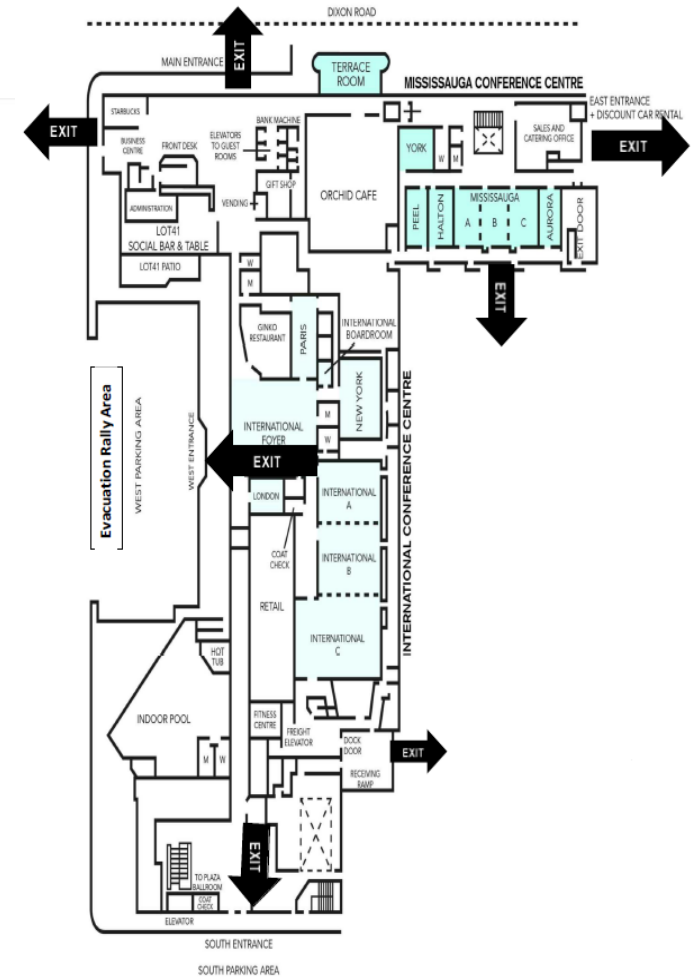

DELTA
HOTELS
MARRIOTT

TORONTO AIRPORT &
CONFERENCE CENTRE

PROPERTY LAYOUT

PROPERTY LAYOUT – 1ST FLOOR

LOBBY LEVEL

LEGEND

- ELEVATORS
- ESCALATOR
- RESTAURANT
- RESTROOMS
- COATCHECK

Always take a moment to identify the nearest emergency exit

PROPERTY LAYOUT – 2ND FLOOR

SECOND FLOOR

LEGEND

ESCALATOR

ELEVATORS

Always take a brief moment to identify the nearest emergency exit

EVACUATION & IN SHELTER

EVACUATION LOCATION:

West Parking Area

IN THE EVENT OF FIRE...MEETING ROOMS

Assembly point for
conference attendees

Remain in this area
until instruction
provided for facility
entry.

IN THE EVENT OF FIRE...

There are no fire drills planned for the dates of this forum.

Meet at assembly point, located at West Entrance Parking Lot

In the event of Medical Emergency Call 911

HOTEL ROOM

SAFETY & SECURITY

ROOM SAFETY

Be Cautious of
Slippery floors and
trip hazards from
cords, rug, etc.